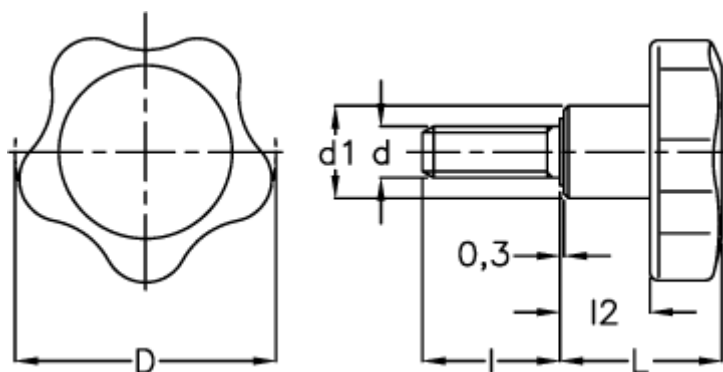

Data Sheet

Article number: 2302166437

Description: E+G Lobe knobs
VC.692/50 p-M8x45

Measures

D	= 50
d1	= 18
d 6g	= M8
l	= 45
L	= 31
l2	= 17